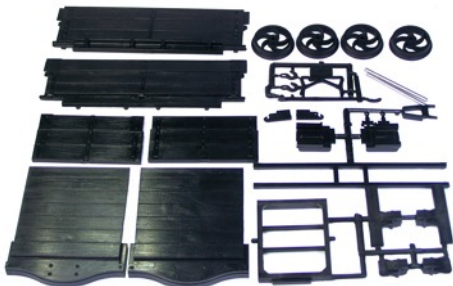

16mm Scale Narrow Gauge Kits, Wheels and Components

Please visit my new Online Store at

<https://peterbinnie.com>

Peter Binnie, Coed Dyfi, Pennal, Machynlleth, SY20 9LB

UK

01654 791652

© Peter Binnie 2020