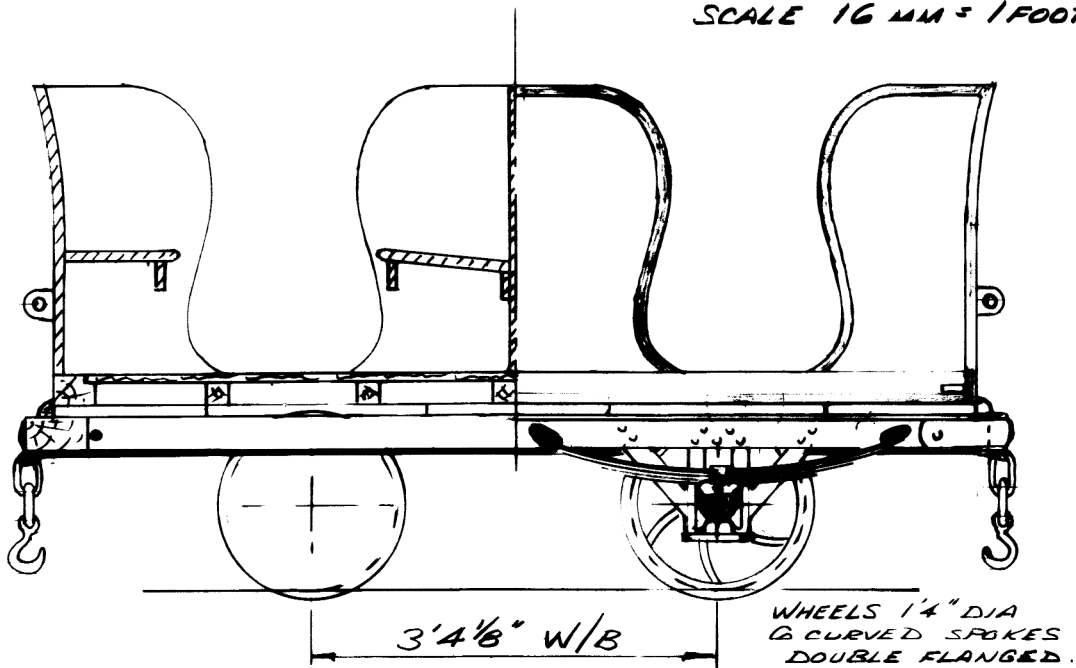

'YELLOW COACH' or 'TRWC MELYN'  
DINORWIC QUY

SCALE 16 MM = 1 FOOT

LIVERY ~ BODY ~ EXTERIOR (SURPRISINGLY) YELLOW  
EDGING AS SHOWN BLACK  
INTERIOR INDIAN RED  
FLOOR LEAD GREY  
ALL BELOW SOLEBAR BLACK