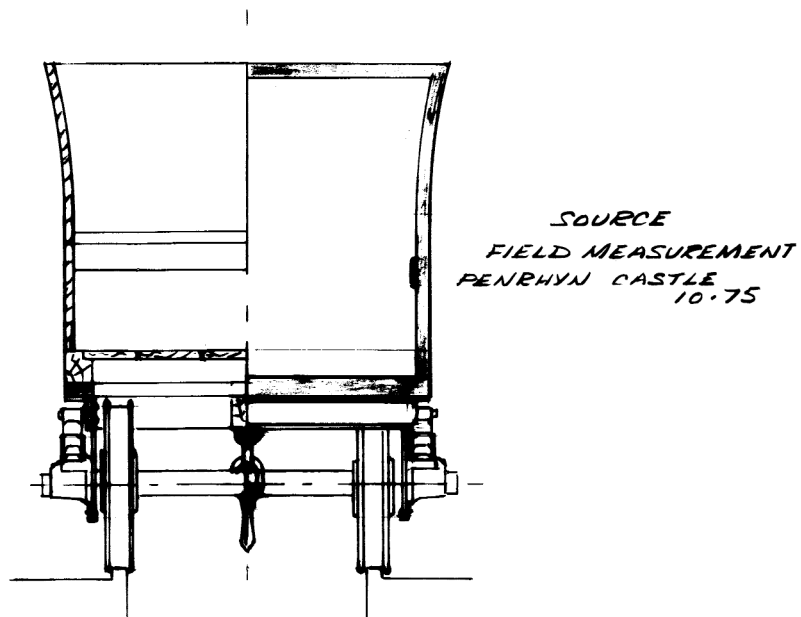

'YELLOW COACH' or 'TRWC MELYN'  
DINORWIC QUY

SCALE 16 MM = 1 FOOT

LIVERY ~ BODY ~ EXTERIOR (SURPRISINGLY) YELLOW  
EDGING AS SHOWN BLACK  
INTERIOR INDIAN RED  
FLOOR LEAD GREY  
ALL BELOW SOLEBAR BLACK