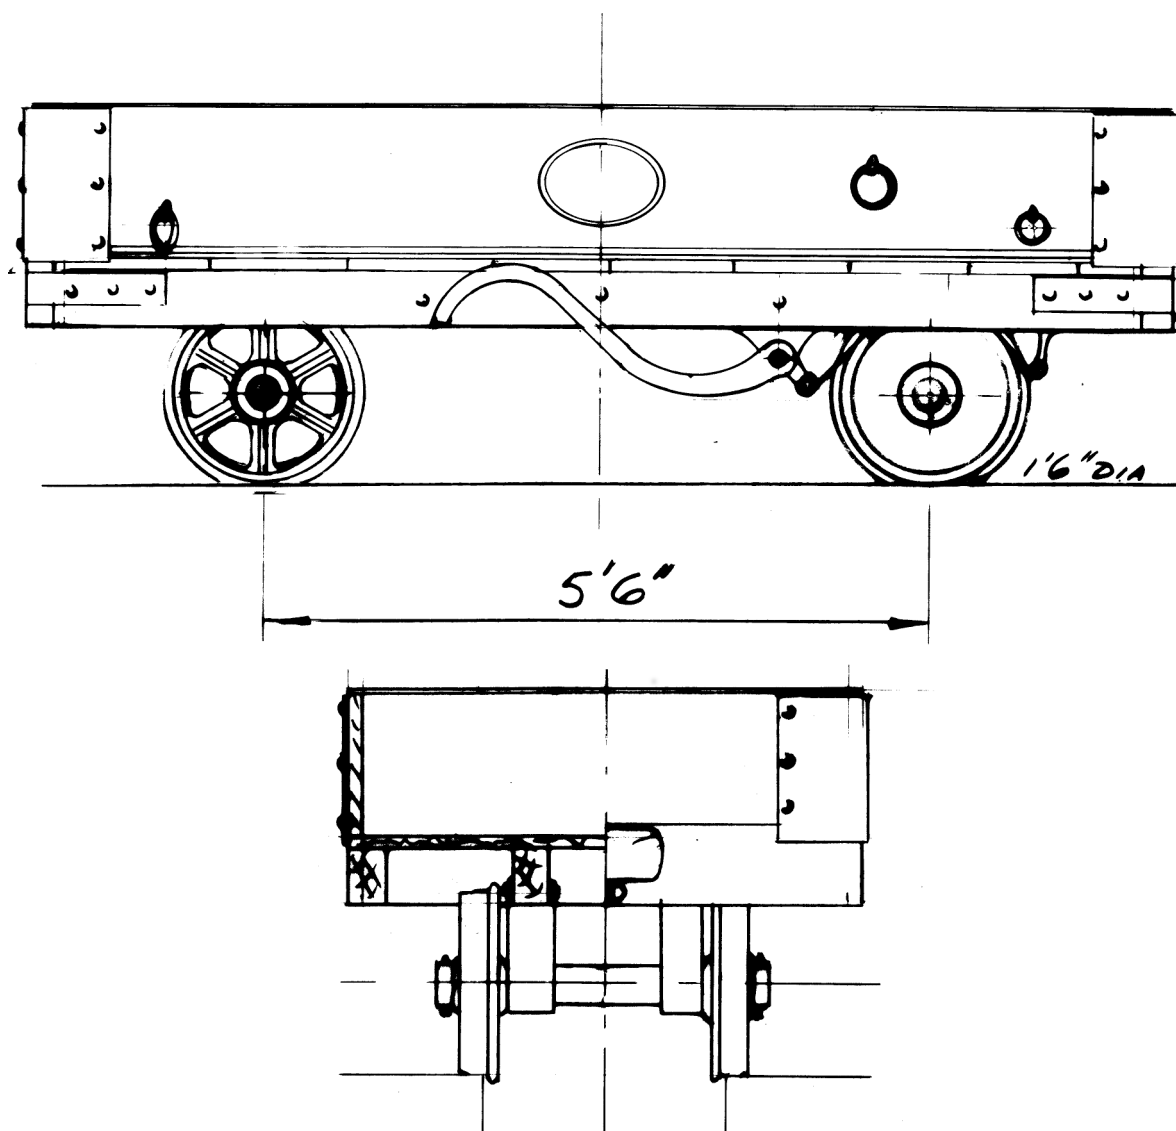

MERIONETH RAILWAY CO C.J. BINNIE 18.8.75

EARLY GOODS WAGON
FESTINIOG RLY N^o 60

SCALE 16 MM = 1 FOOT.

SCALED FROM PHOTOGRAPH.

Drawn by Colin Binnie 1975. © Colin Binnie

More Binnie narrow gauge drawings available at <http://www.colinbinnie.com/>