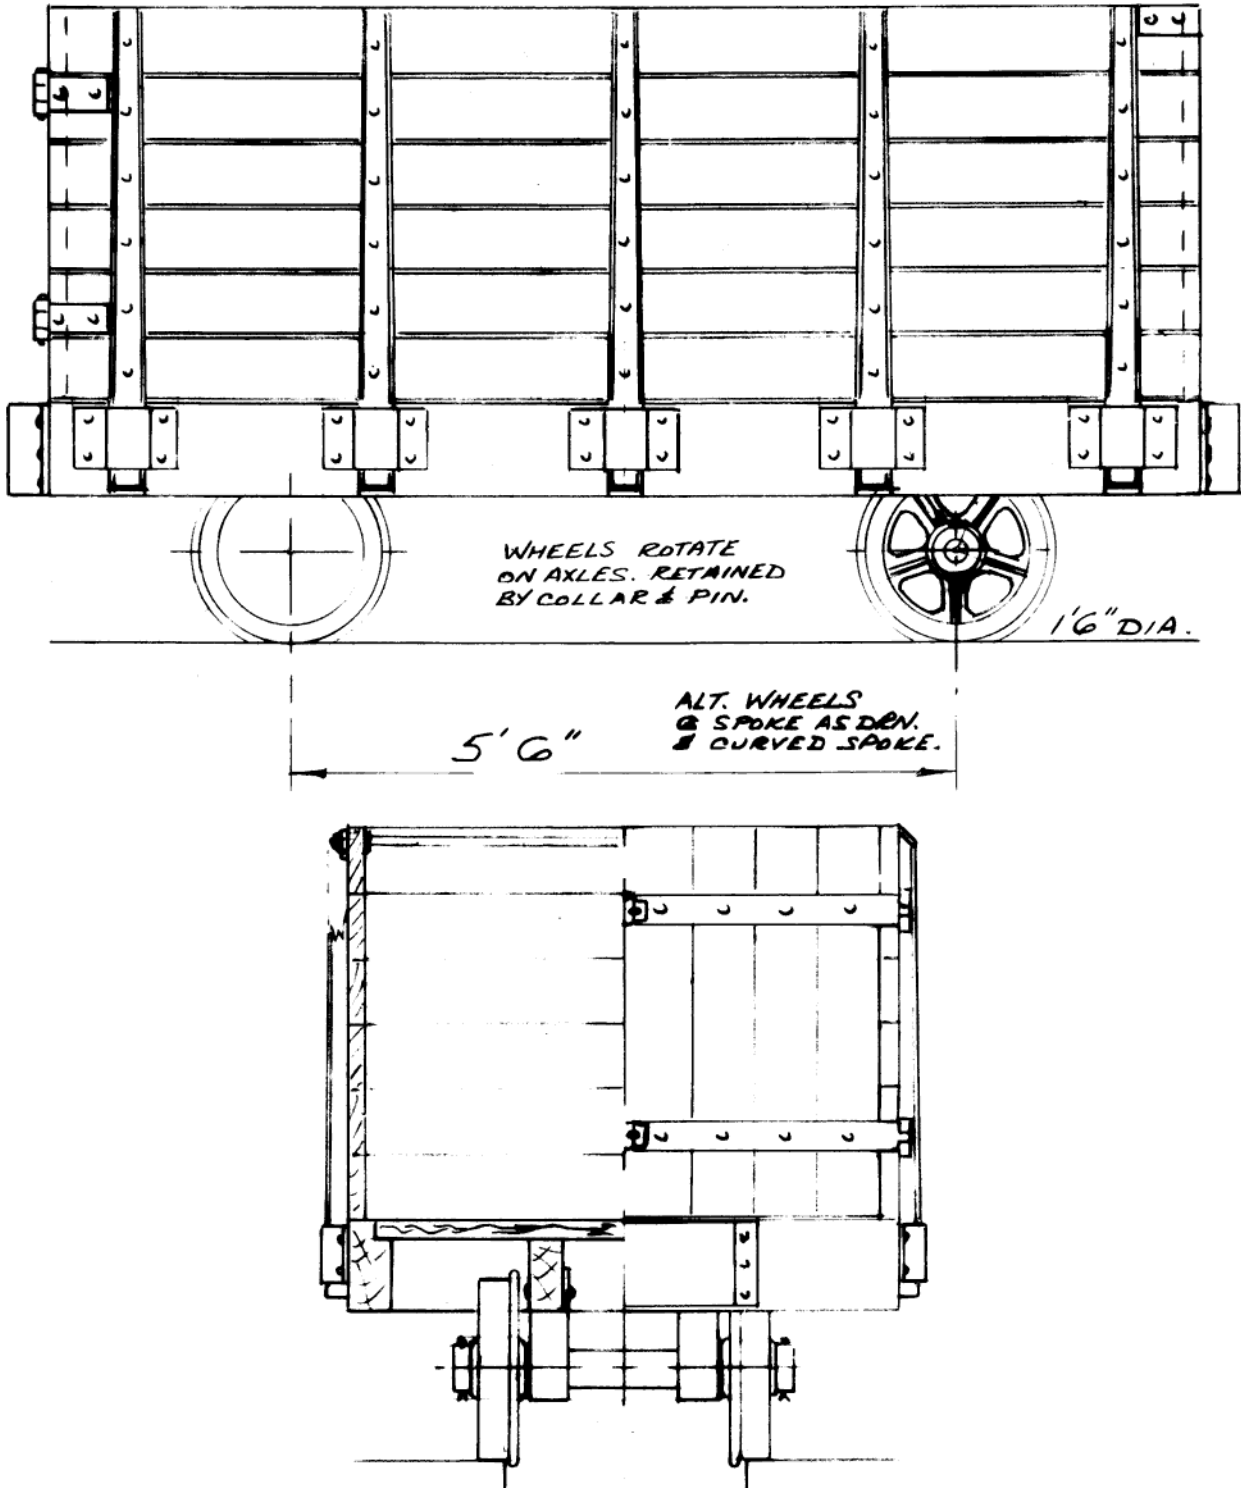

MERIONETH RAILWAY CO C.J. BINNIE 12.8.75  
EARLY MINERAL WAGON  
FESTINIOG RLY. SCALE 16 MM = 1 FOOT

SOURCE - VIGNES ETC.

Drawn by Colin Binnie 1975. © Colin Binnie & Merioneth Mercury

More Binnie narrow gauge drawings available at <http://www.colinbinnie.com/>