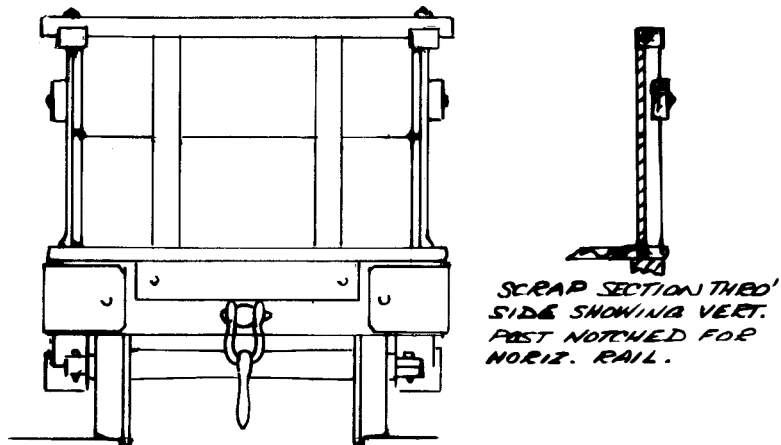

COAL WAGON

PENRHYN QUAY

LIVERY - BODY MID GREY ABOVE SOLEBAR.
SOLEBAR & RUNNING GEAR BLACK.
LETTERING WHITE.

SCRAP PLAN

SCRAP SECTION

SCALE ~ 16MM = 1 FOOT

SOURCE - FIELD MEASUREMENT AT PENRHYN CASTLE.

Drawn by Colin Binnie 1976. © Colin Binnie & Merioneth Mercury