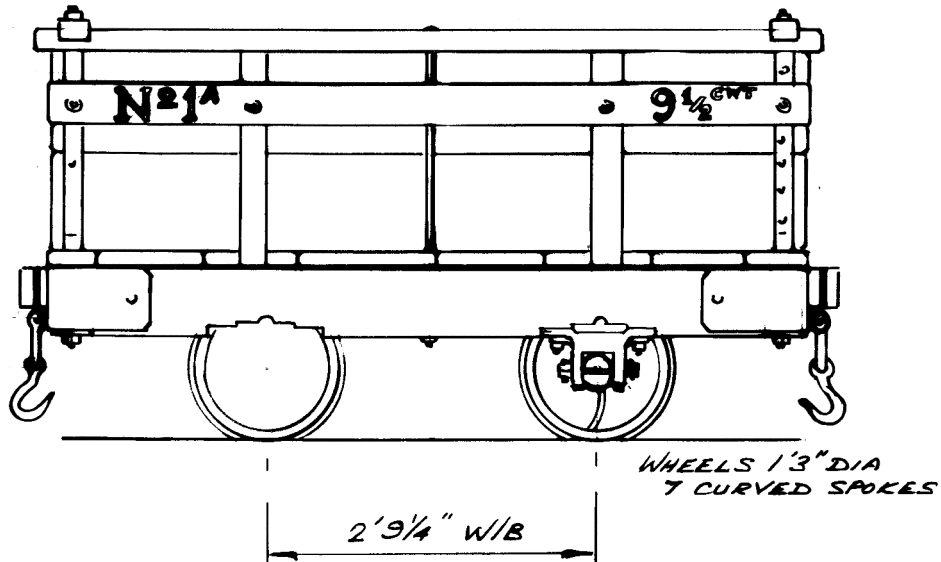

COAL WAGON

PENRHYN QUAY

LIVERY - BODY MID GREY ABOVE SOLEBAR.
SOLEBAR & RUNNING GEAR BLACK.
LETTERING WHITE.

SCRAP PLAN

SCRAP SECTION

SCALE ~ 16MM = 1 FOOT

SOURCE - FIELD MEASUREMENT AT PENRHYN CASTLE.

Drawn by Colin Binnie 1976. © Colin Binnie & Merioneth Mercury