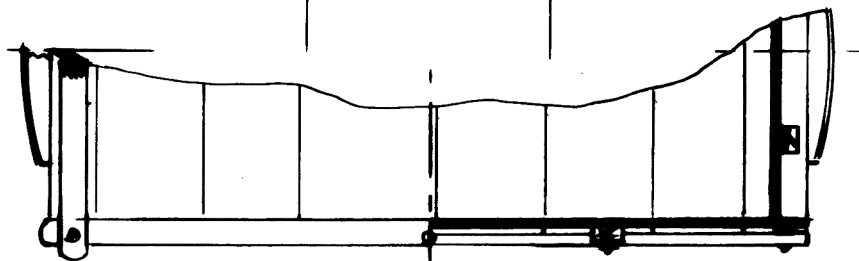

COAL WAGON

PENRHYN QUAY

LIVERY - BODY MID GREY ABOVE SOLEBAR.
SOLEBAR & RUNNING GEAR BLACK.
LETTERING WHITE.

SCRAP PLAN

SCRAP SECTION

SCALE ~ 16MM = 1 FOOT

SOURCE - FIELD MEASUREMENT AT PENRHYN CASTLE.

Drawn by Colin Binnie 1976. © Colin Binnie & Merioneth Mercury