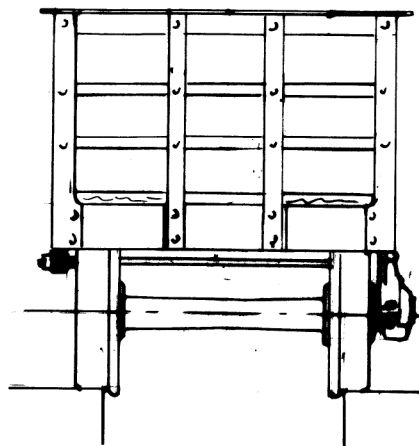

SCALE 16 MM = 1 FT

1'3" DIA
7 CURVED
SPOKES

3'0"

IRON SLATE WAGON PENRHYN QUARRY

Drawn by Colin Binnie 1975. © Colin Binnie & Merioneth Mercury

More Binnie narrow gauge drawings available at <http://www.colinbinnie.com/>