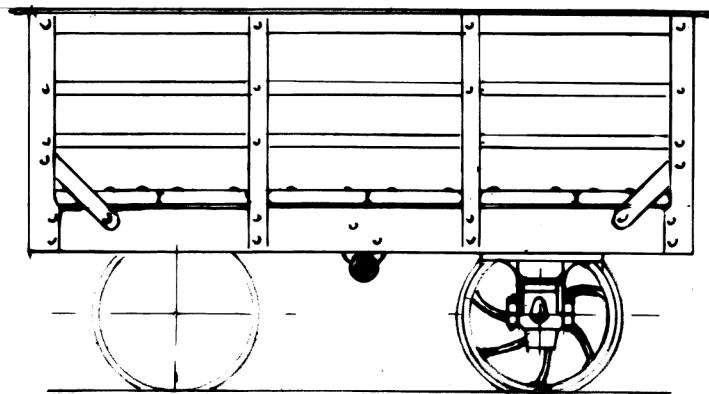

SCALE 16 MM = 1 FT

1'3" DIA
7 CURVED
SPOKES

3'0"

IRON SLATE WAGON PENRHYN QUARRY

Drawn by Colin Binnie 1975. © Colin Binnie & Merioneth Mercury

More Binnie narrow gauge drawings available at <http://www.colinbinnie.com/>